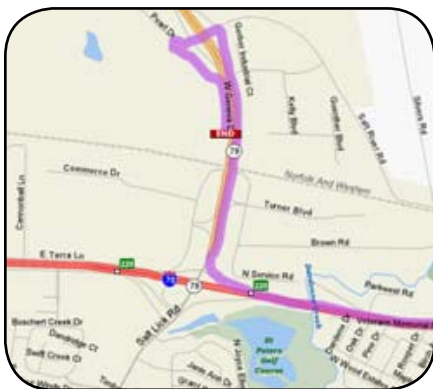

1: Take I-70 W

2: Take the MO-79 exit- EXIT 220- toward ELSBERRY / LOUISIANA. 0.1 miles

3: Turn SLIGHT RIGHT onto MO-79 N. 0.6 miles

4: Take the SALT RIVER RD ramp toward PEARL DRIVE. 0.1 miles

5: Turn LEFT onto SALT RIVER RD. 0.1 miles

6: Turn LEFT onto PEARL DR. 0.2 miles

7: PEARL DR becomes W GENEVA DR. 0.1 miles

8: End at 7000 W Geneva Dr. Saint Peters, MO 63376-5712, US

Directions from the West (From Warrenton)

1: Take I-70 E toward O'FALLON.

2: Take the MO-79 exit- EXIT 220- toward ELSBERRY / LOUISIANA. 0.2 miles

3: Turn LEFT onto MO-79 / SALT LICK RD. Continue to follow MO-79 N. 0.9 miles

4: Take the SALT RIVER RD ramp toward PEARL DRIVE. 0.1 miles

5: Turn LEFT onto SALT RIVER RD. 0.1 miles

6: Turn LEFT onto PEARL DR 0.2 miles

7: PEARL DR becomes W GENEVA DR. 0.1 miles

8: End at 7000 W Geneva Dr. Saint Peters, MO 63376-5712, US